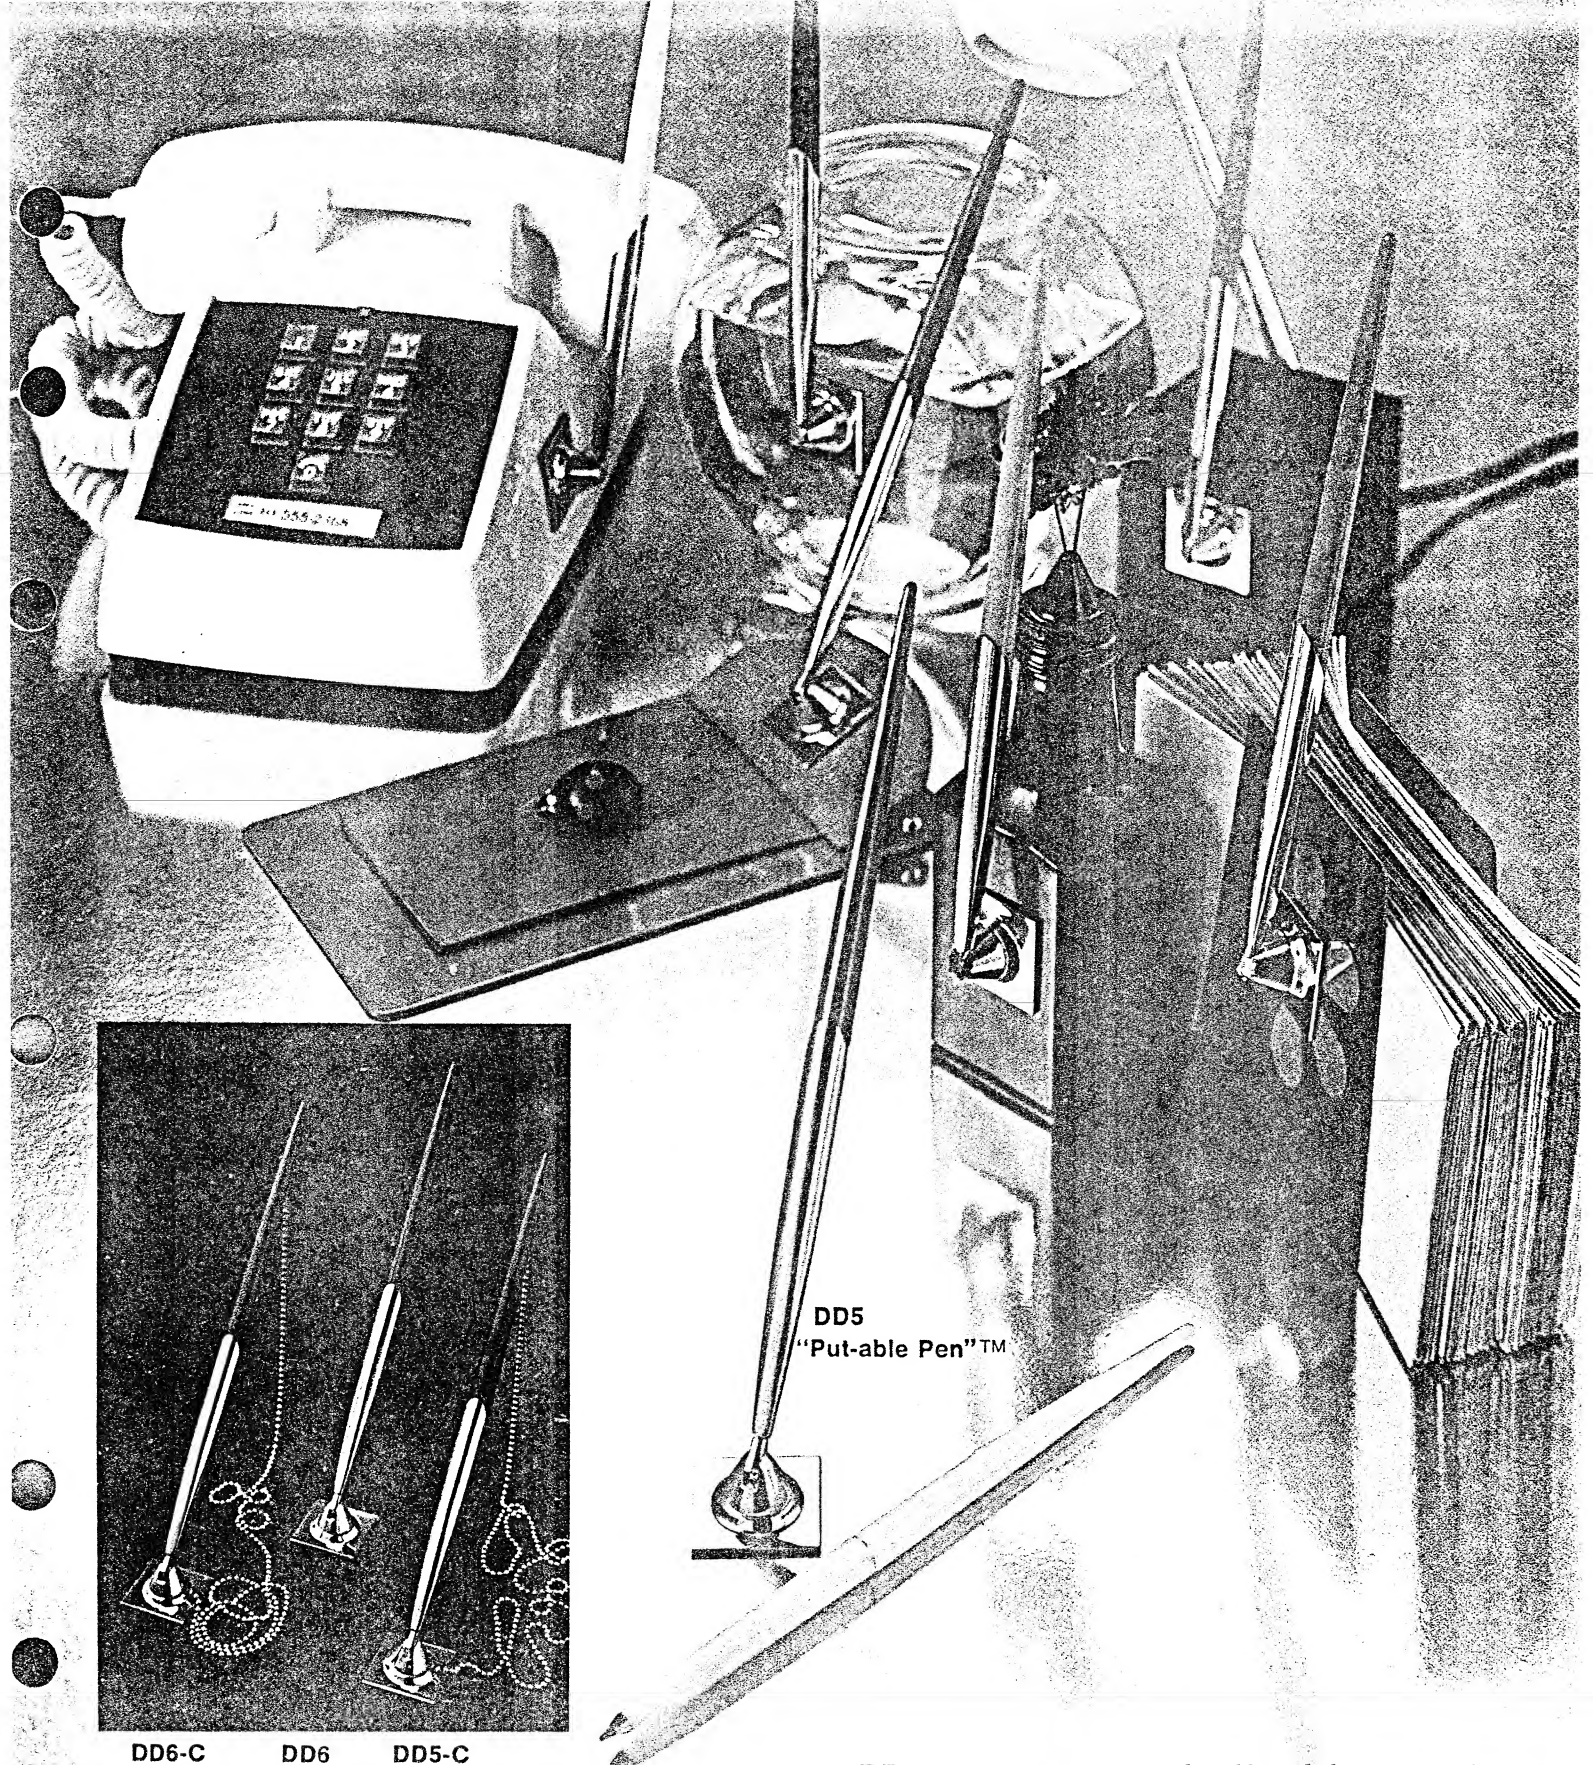

DD6-C   DD6   DD5-C

DD5
"Put-able Pen"™